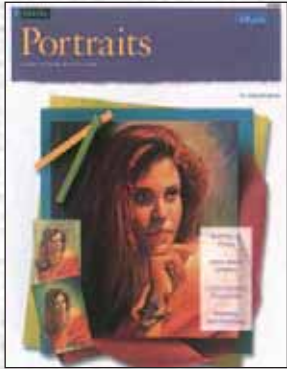

HT240 PASTEL : PORTRAITS