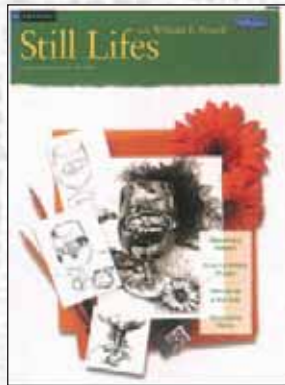

Accessories

Walter Foster - Drawing (dessin : 24)

**HT234 DRAWING :
PEOPLE WITH
GENE FRANKS**

**HT257 DRAWING :
PEOPLE WITH
WILLIAM F. POWELL**

NOUVEAU

**HT286 DRAWING :
PETS**

**HT215 DRAWING :
STILL LIVES WITH
GENE FRANKS**

**HT256 DRAWING :
STILL LIVES WITH
WILLIAM F. POWELL**

**HT259 DRAWING :
TREES WITH
WILLIAM F. POWELL**

NOUVEAU

**HT284 DRAWING :
WILD ANIMALS
WITH WILLIAM F. POWELL**

**HT231 DRAWING :
WILDLIFE
WITH GENE FRANKS**